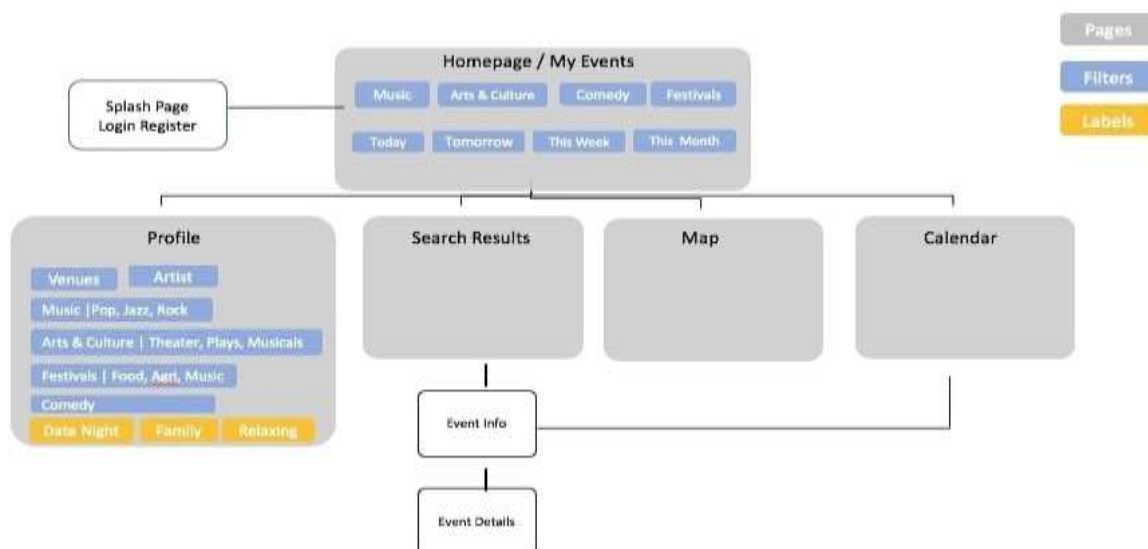

### II. METHODOLOGY

The methodology encompasses several key steps to develop and evaluate the Event Locator Application:

- 1. User Location:** The app uses the user's location to find events around them.
- 2. Event Location:** The app will automatically get the co-ordinates of Event Host's present location and will be stored in the Database.
- 3. Event Filtering:** Users can filter events by specific categories and interests.
- 4. Database:** The app uses the database to store and manage the data.
- 5. User Interface:** The app will have a user friendly interface created in Android.

### III. MODELING AND ANALYSIS

Figure: Architectural Diagram.

Above System Architecture defines the overall working process of Event Locator.

### IV. RESULTS AND DISCUSSION

- Front Page of Event Locator Application:

- Registration and Login Page of Application:

- Display all the event with Application Features like Add Event, Remove Event etc:

- Display the Event with Help of Location:.
- Admin Rights to Give The Permission of users to perform the operation: